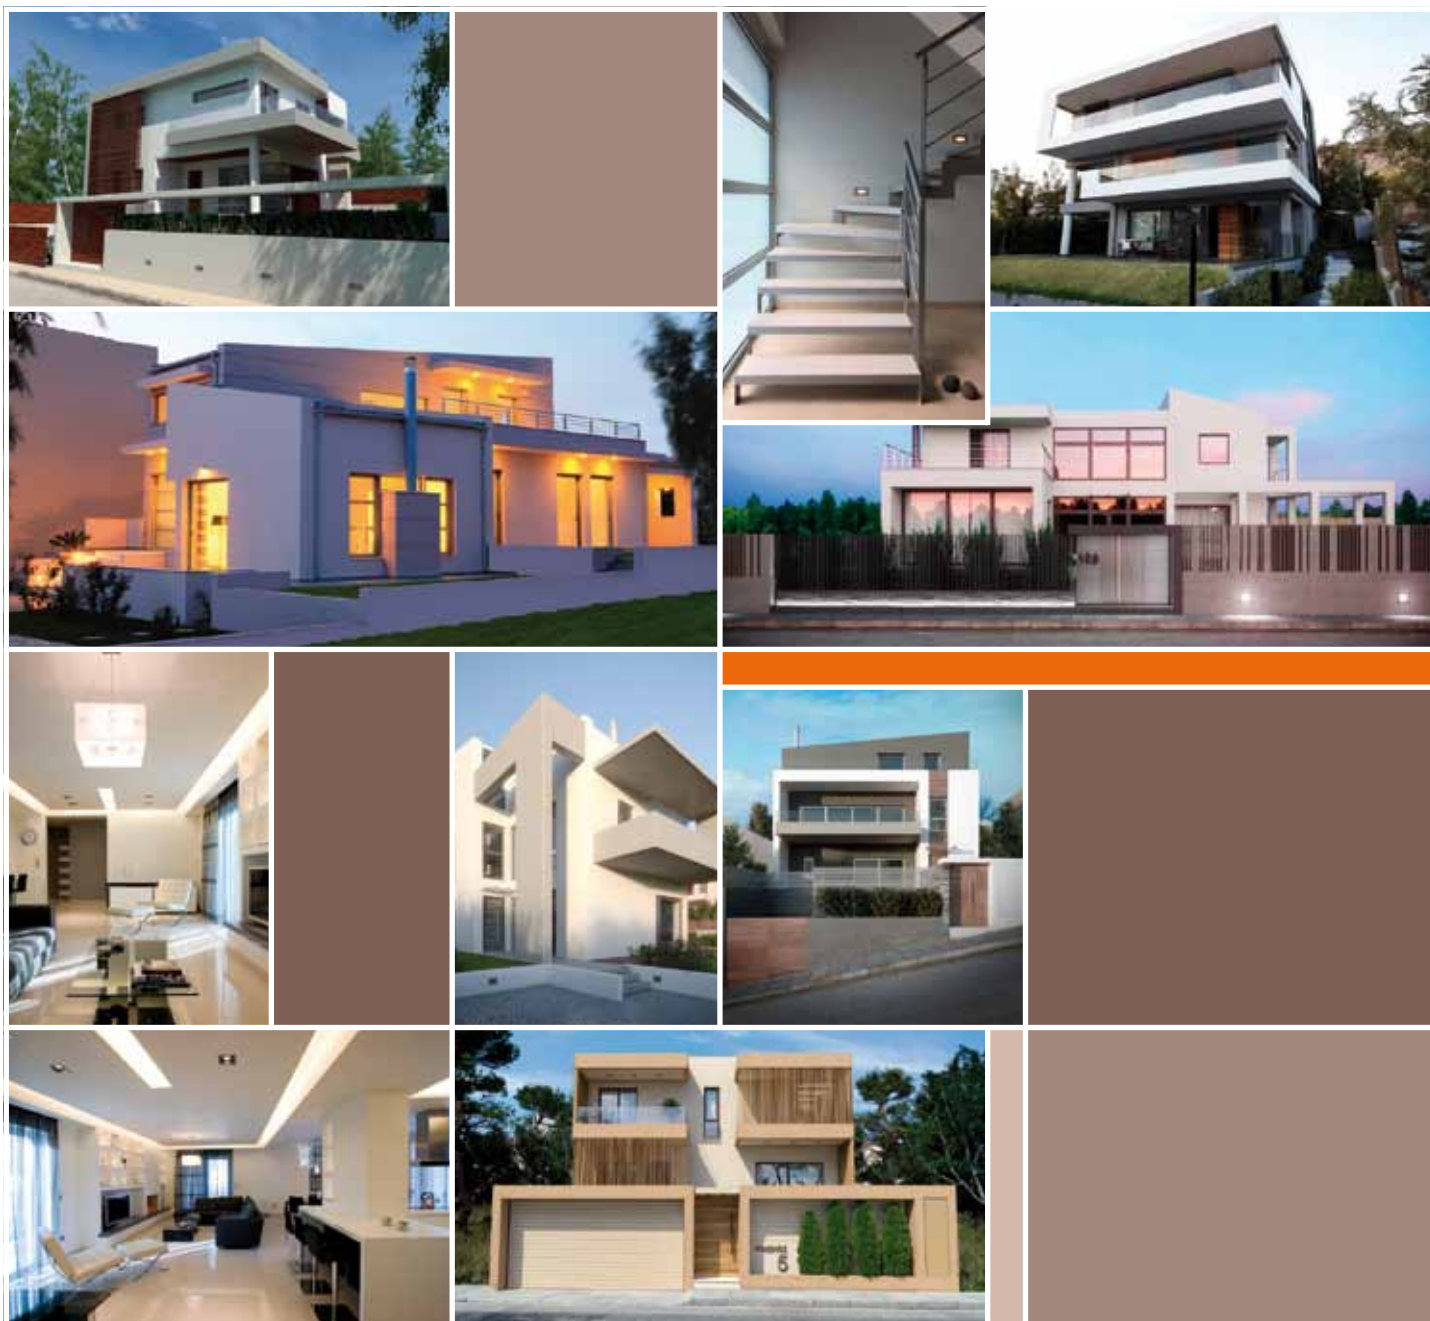

Το γραφείο **ΛΚΜΚ αρχιτέκτονες μηχανικοί** δημιουργήθηκε το 2007 με σκοπό την ανάληψη ιδιωτικών έργων. Κύριο αντικείμενο του είναι η μελέτη και η επίβλεψη κατοικιών και επαγγελματικών χώρων. Το γραφείο απαρτίζουν οι αρχιτέκτονες Λίλα Κατσιβέλη και Κυριάκος Μιχαλόπουλος, καθώς και μια ομάδα συνεργατών διαφόρων ειδικοτήτων. Πολλά από τα έργα μας έχουν δημοσιευτεί σε γνωστά βιβλία, περιοδικά και ιστοσελίδες σε όλη την Ευρώπη και την Ασία.

The practice **LKMK architects** was established in 2007 for the purpose of undertaking private projects. The main purpose is the design and supervision of the construction of residential and commercial spaces. The practice comprises architects Lila Katsiveli and Kyriakos Michalopoulos, and a team of engineers of various disciplines. Many of our projects have been published extensively in well-known books, magazines and websites, throughout Europe and Asia.

LKMK ARCHITECTS

Κυριάκος Μιχαλόπουλος/ Αρχιτέκτονας Μηχανικός, MBA

LKMK ARCHITECTS/ περιών 6/ βριλήσσια/ 15235

t 210.61.32.779/ **f** 210.80.48.417/ **e** info@lkmk.gr/ **w** www.lkmk.gr