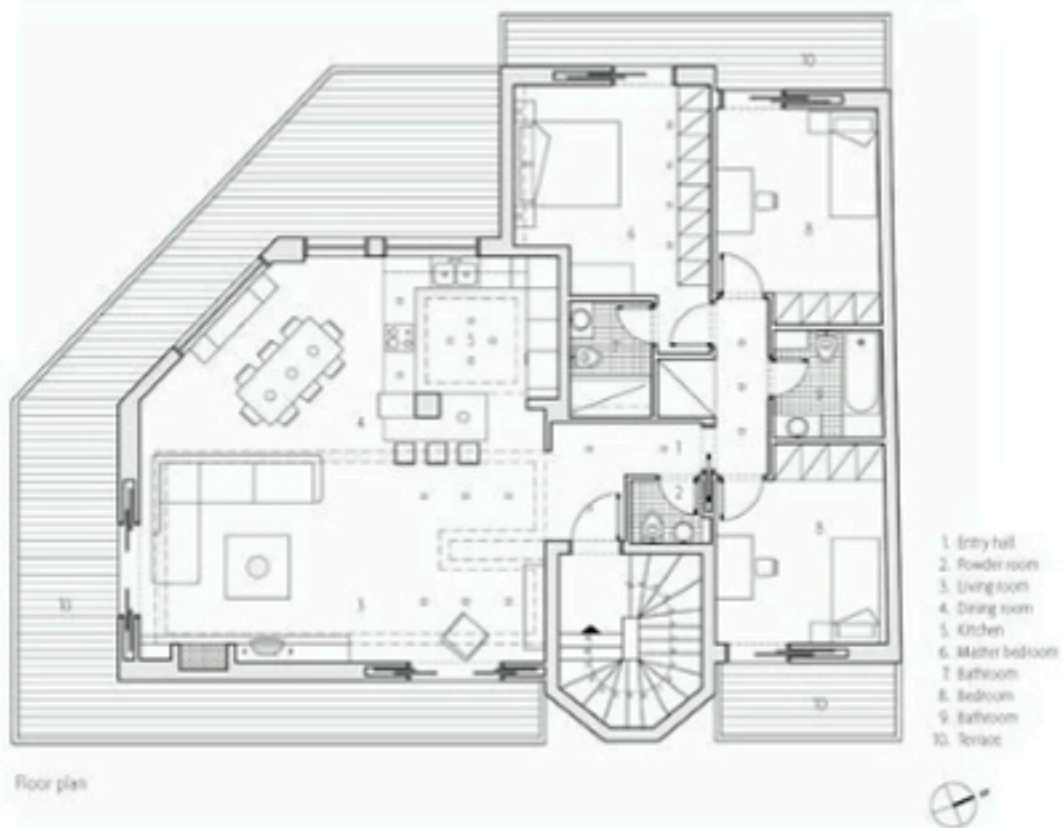

150 Best New Apartment Ideas

Francesc Zamora Mola

Ilion Apartment

Architect: Lkm architects

Location: Athens, Greece

Year of construction: 2009

Photography: Louisa Nikolaidou

The basic concept of the project consisted of the design of a new, separate apartment as an addition to a 1990s single-story house to accommodate a family with two children. The architects experimented with materials and space to create the formal, yet accommodating, design.